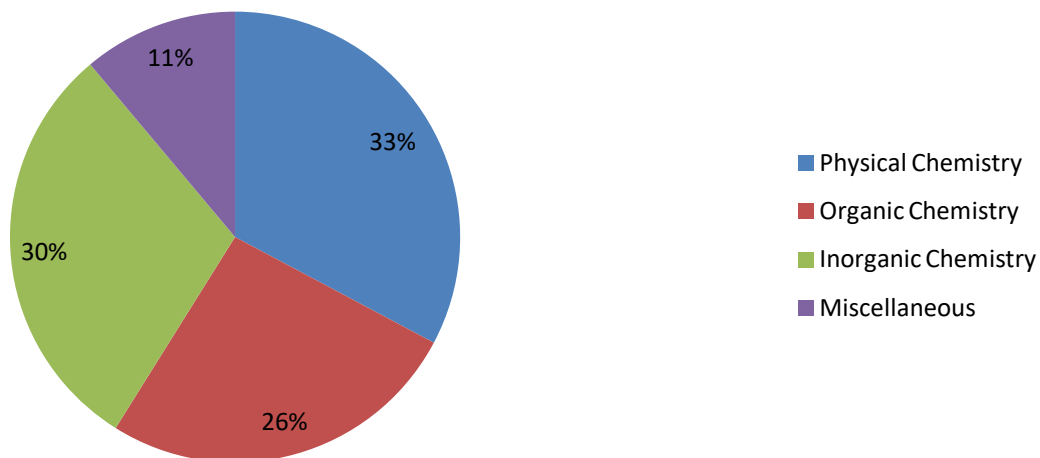

Chemistry topic wise distribution

Mathematics

Mathematics Class wise distribution