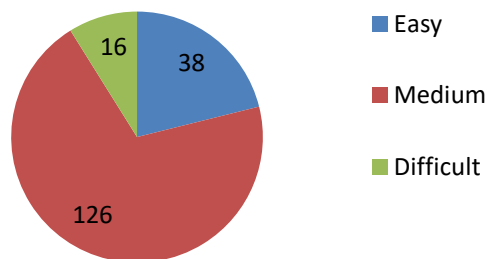

Physics

Toll Free : 1800-212-1799

www.motion.ac.in | Email : info@motion.ac.in

Physics topic wise distribution

Chemistry

Chemistry Class wise distribution

Chemistry Difficulty wise analysis

Toll Free : 1800-212-1799