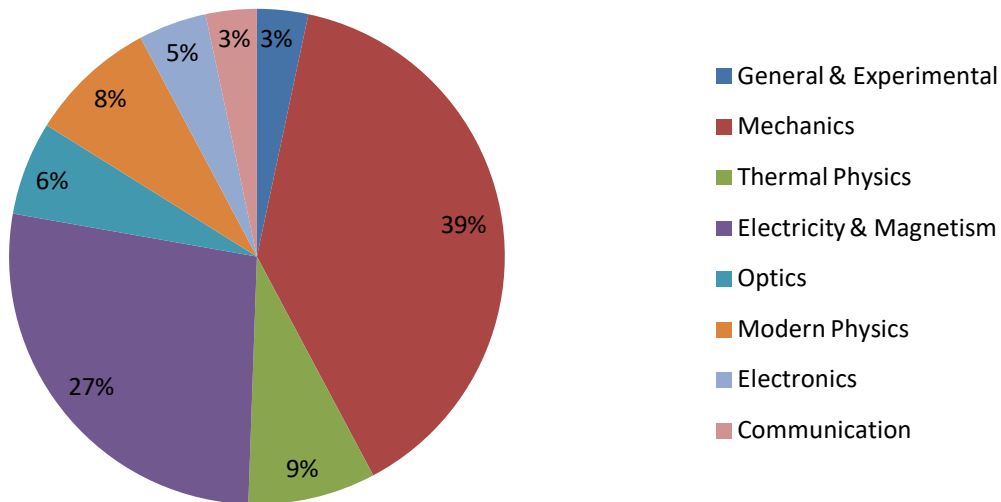

Physics topic wise distribution