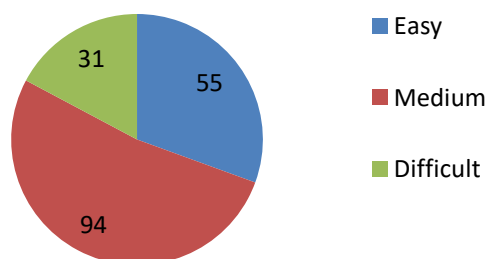

www.motion.ac.in | Email : info@motion.ac.in

Chemistry topic wise distribution

Mathematics

Mathematics Class wise distribution

Mathematics Difficulty wise analysis

Toll Free : 1800-212-1799

www.motion.ac.in | Email : info@motion.ac.in