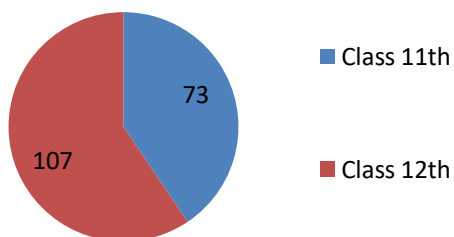

Physics

Toll Free : 1800-212-1799

www.motion.ac.in | Email : info@motion.ac.in

Physics topic wise distribution

Chemistry

Chemistry Class wise distribution

Chemistry Difficulty wise analysis

Toll Free : 1800-212-1799