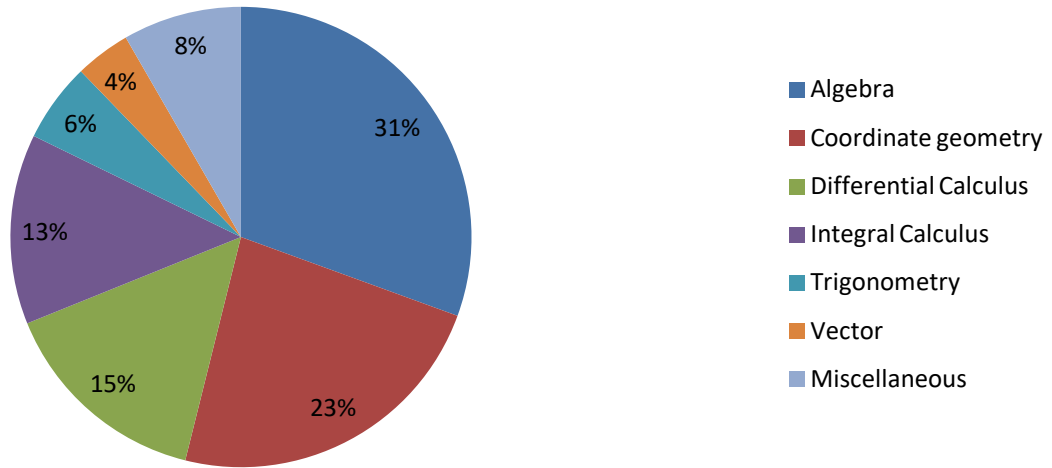

Mathematics topic wise distribution

Toll Free : 1800-212-1799

www.motion.ac.in | Email : info@motion.ac.in