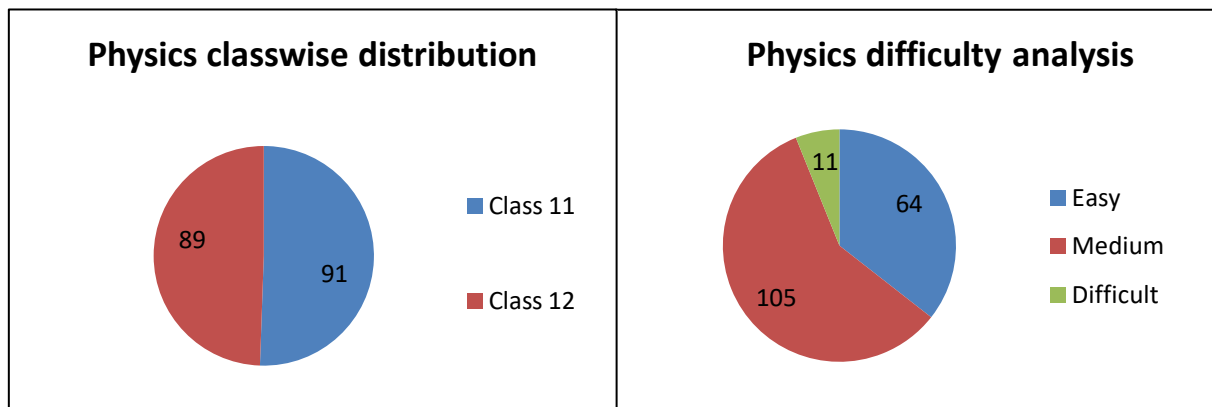

It was observed that the paper's overall difficulty was more comfortable than last year, where physics was easier and NCERT based, the chemistry was of moderate level, and mathematics was of moderate level but contained lengthy calculations. Based on the above analysis, we feel that the paper was easy than the last year. Therefore the cut-off should increase.

Category	2018	2019	2020	2021 (Expected)
General	74	89	90	90+
OBC	45	74	72	75
SC	29	54	50	52
ST	24	44	39	40

Subject wise analysis

We present in the following pages a break up of questions for each of the subjects across topics, classes and difficulty.

Physics

Toll Free : 1800-212-1799

www.motion.ac.in | Email : info@motion.ac.in