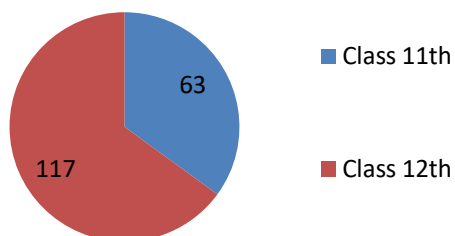

Chemistry topic wise distribution

Mathematics

Mathematics Class wise distribution

Mathematics Difficulty wise analysis

Toll Free : 1800-212-1799

www.motion.ac.in | Email : info@motion.ac.in